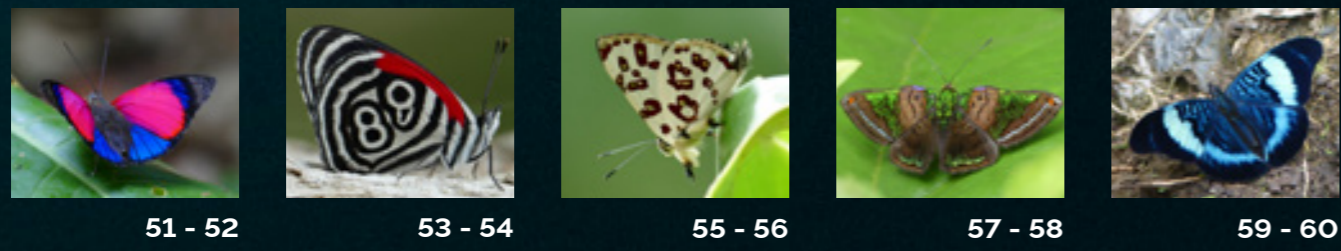

NATURAL Flight

sb talee

NATURAL Flight

SALES TEAM COLOMBIA			
General Manager	Celiar Augusto Noreña	(57) 310 243 5044	celiarnorena@sbtalee.com
Sales representative Colombia	Victor Manuel Ramirez	(57) 310 244 8048	sales1@sbtalee.com
Sales representative Overseas	Raúl Leal Horn	(57) 316 524 5430	sales@sbtalee.com
INTERNATIONAL AGENTS			
BRASIL	César Mauricio Torres	(55) 19981414434	fatorcam@hotmail.com
ECUADOR	Carlos E. Martinez	(59) 399 930 1980	czenitram@hotmail.com
ITALY	Triflor di Tricarico Luigi	(39) 335 406 870	luigi@triflor.it
KOREA	Kooji Korea Seeds	(82) 104 854 3890	koojiseeds@naver.com
NETHERLANDS	Olij Trading	(31) 655 32 4535	r.olij@olijtrading.nl
SPAIN	Novaplant 2000 SI	(34) 670 32 9830	novaplant@gmail.com
TURKEY	Gundes Flowers	(90) 655 32 4535	info@gundesflowers.com